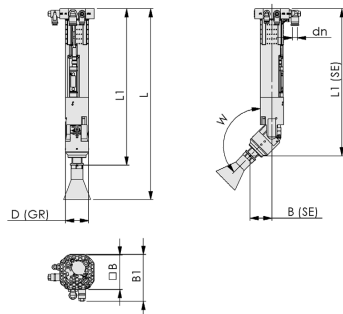

Bin Picker SBPG

Internal and external vacuum generation

Design Data Bin Picker SBPG